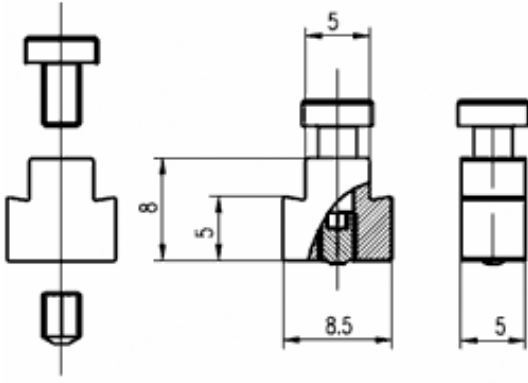

Accessories: Mounting unit BMF 305-HW-64

Common Data

Version
Usable with

Bracket
with BMF 305-.. for Pneumatic
cylinders Mannesmann-Rexroth
green series

Mechanical Data

Weight
Mounting

2,5
fixed with screws stainless (A2)